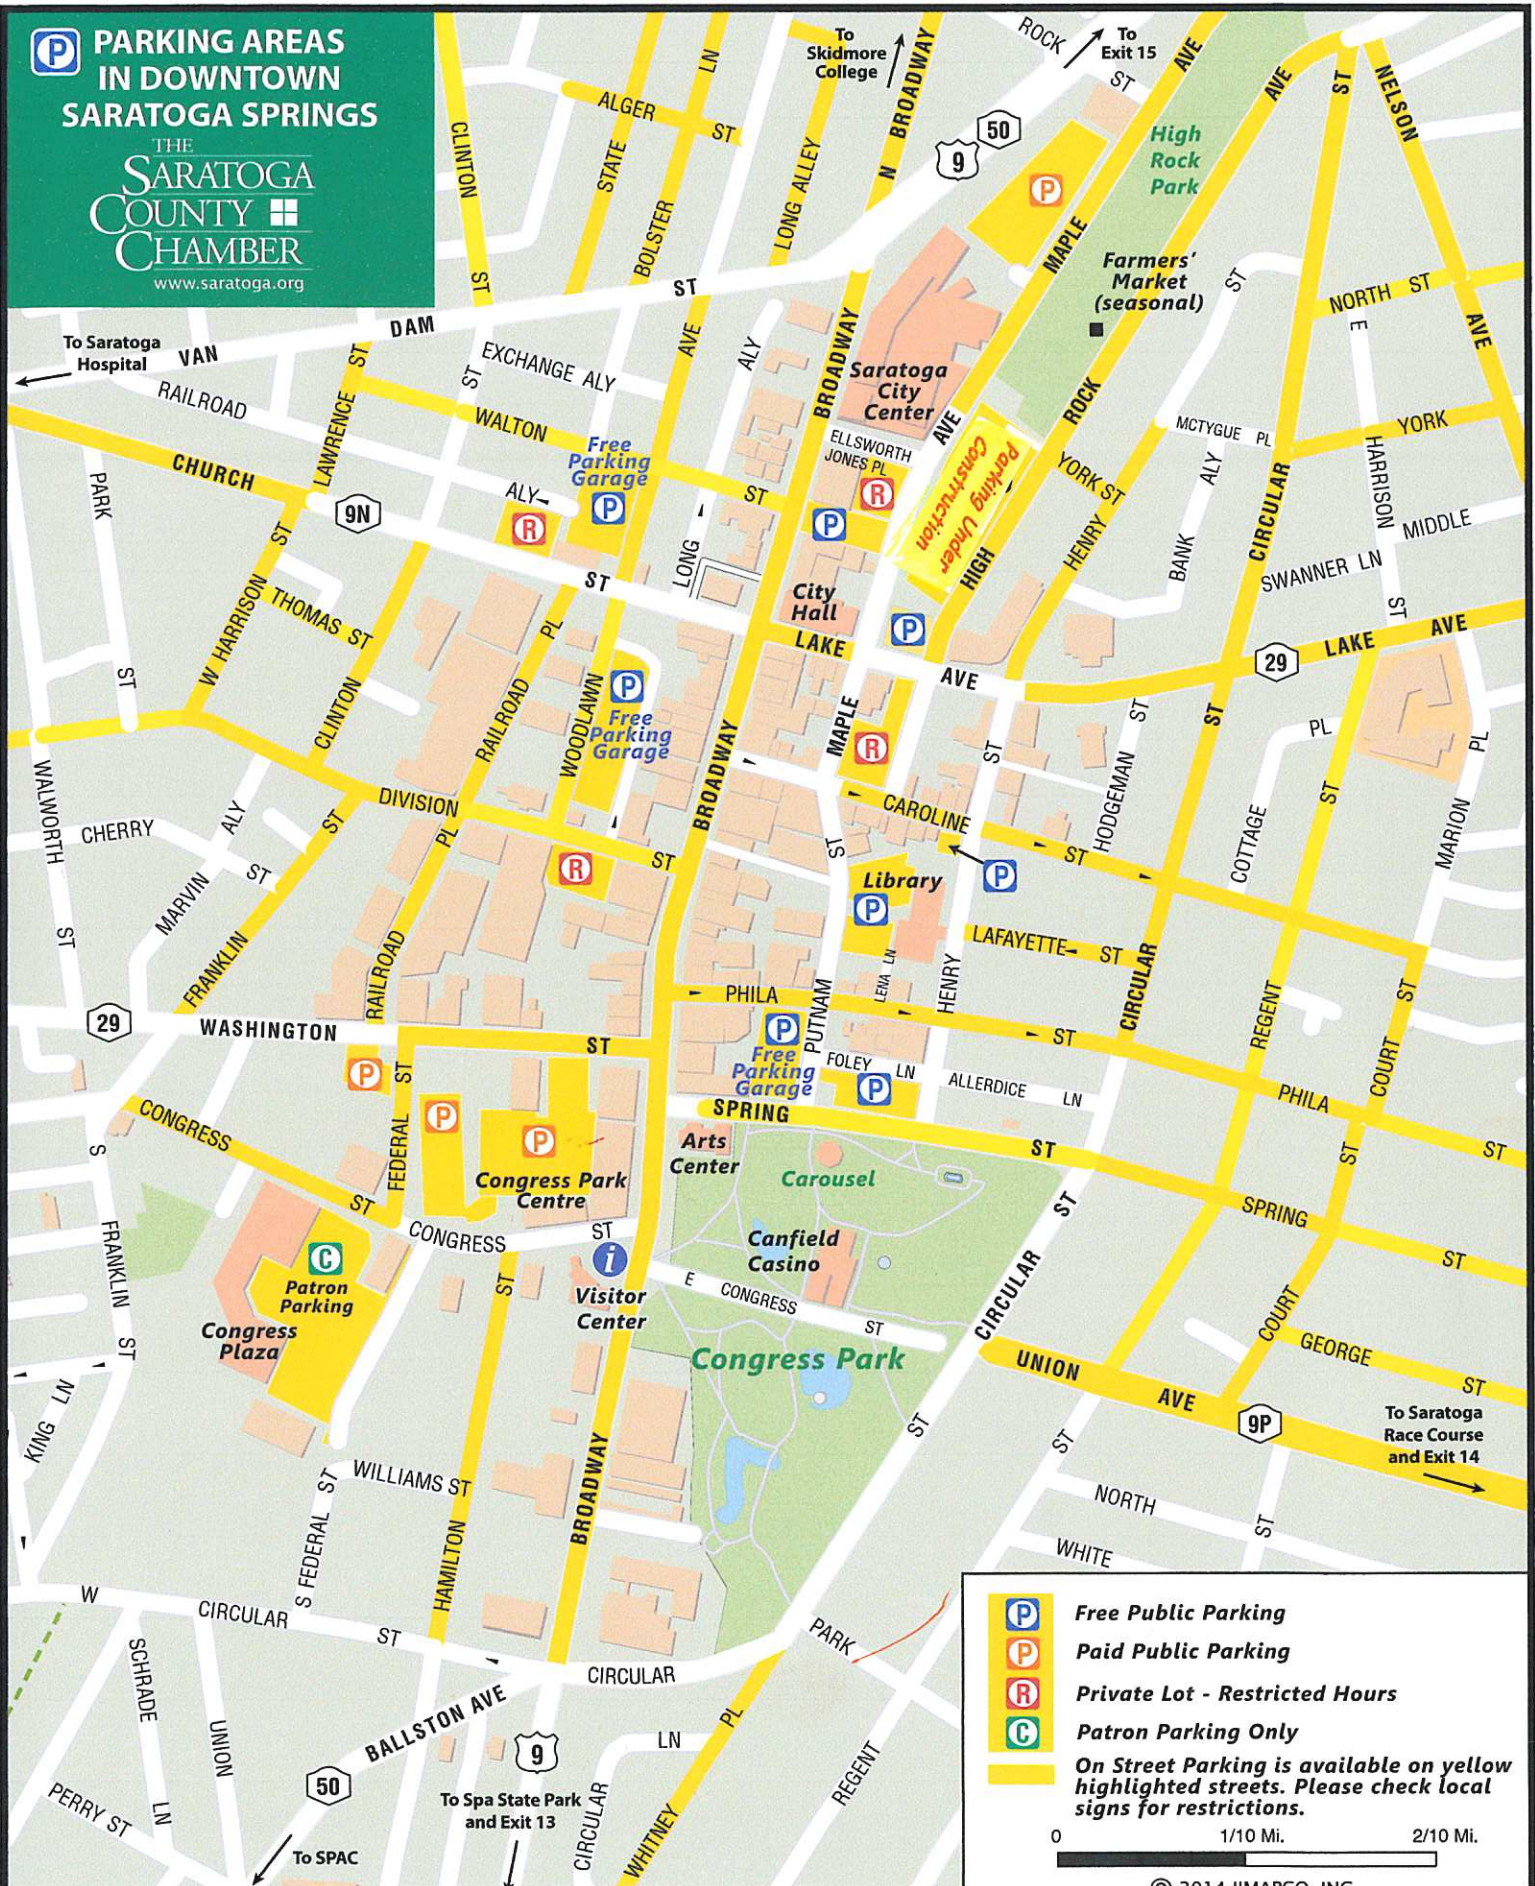

P PARKING AREAS
IN DOWNTOWN
SARATOGA SPRINGS

THE
SARATOGA
COUNTY
CHAMBER
www.saratoga.org

- P** Free Public Parking
- P** Paid Public Parking
- R** Private Lot - Restricted Hours
- C** Patron Parking Only
- On Street Parking is available on yellow highlighted streets. Please check local signs for restrictions.**

0 1/10 Mi. 2/10 Mi.